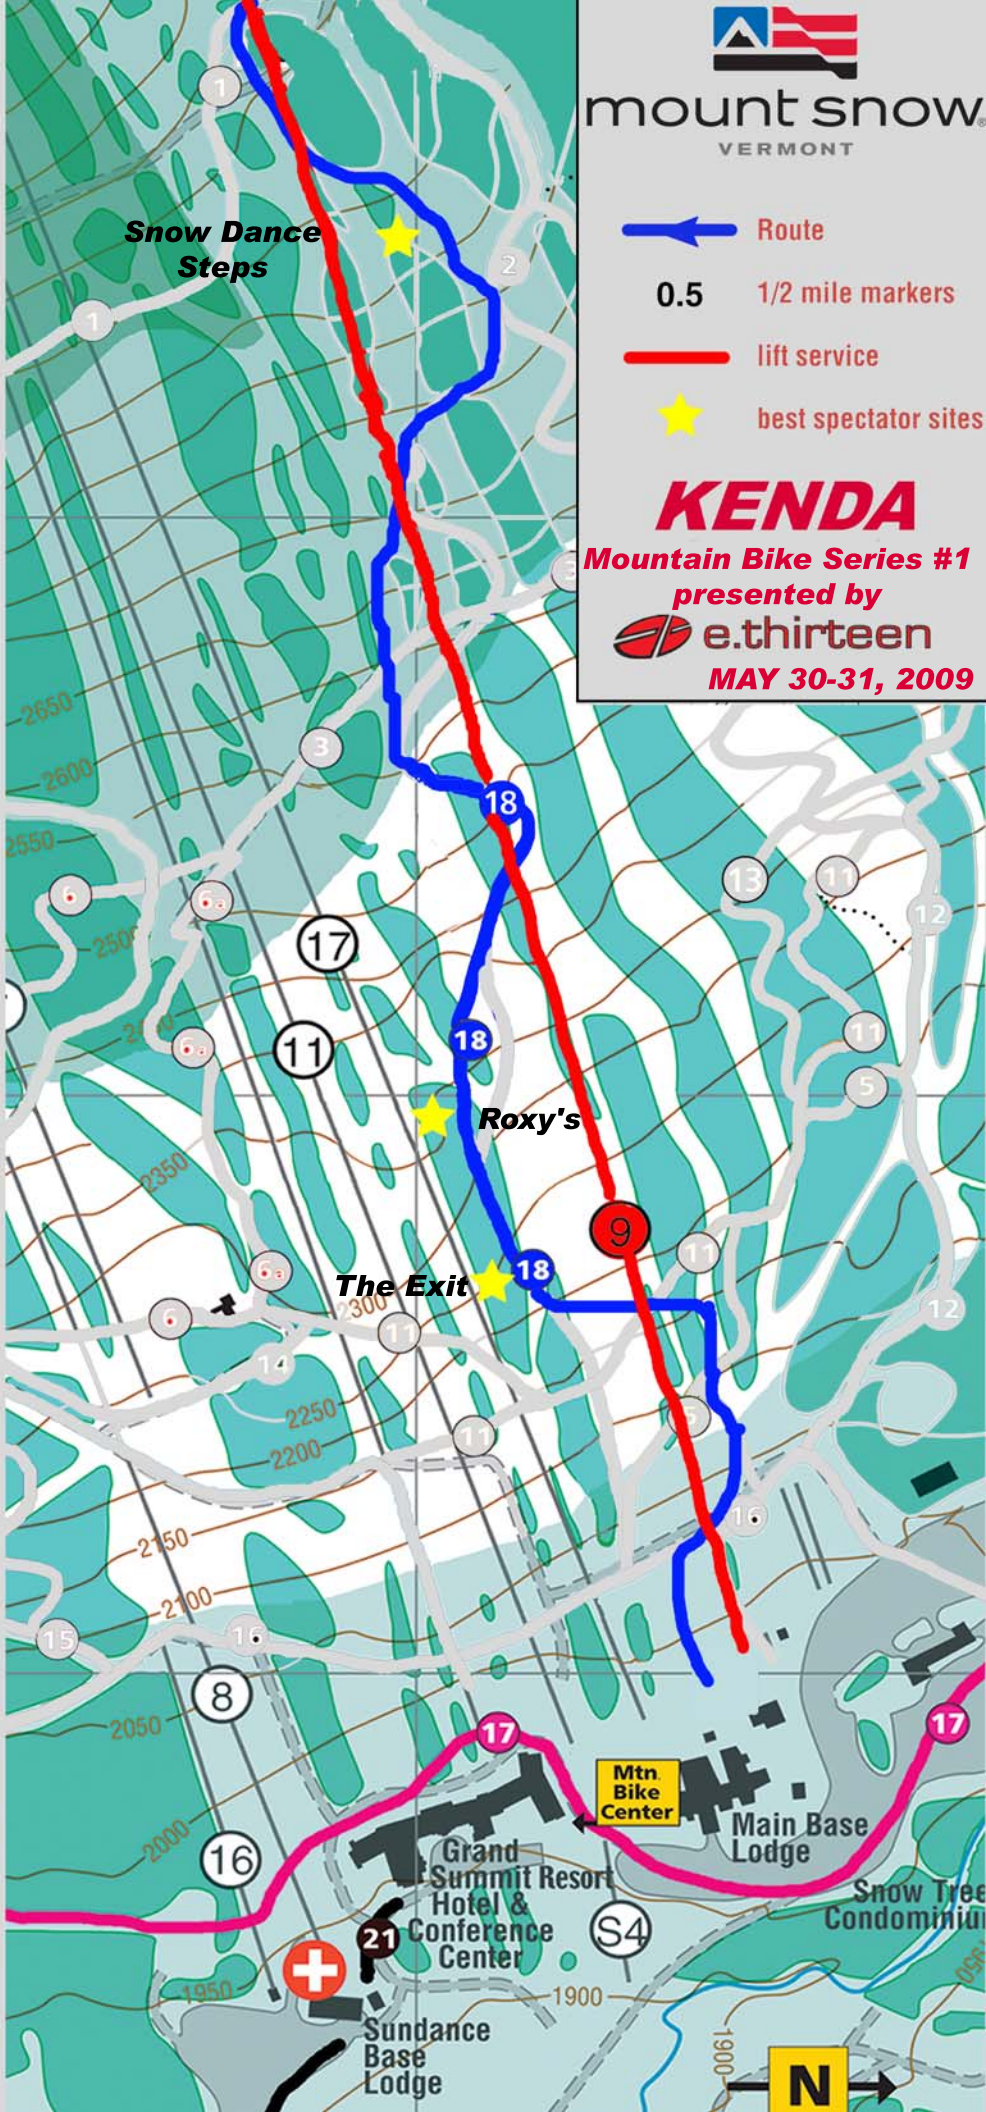

# KENDA

## DAKINE

## BAR NAK'D®

  
mount snow  
VERMONT

 Route

0.5 1/2 mile markers

 lift service

 best spectator sites

**KENDA**  
Mountain Bike Series #1  
presented by  
 e.thirteen  
MAY 30-31, 2009